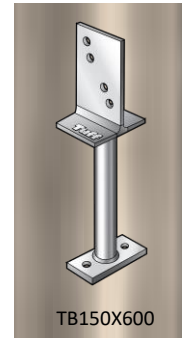

BOTB90X8

BOLT-ON T BLADE, HEAVY DUTY

PRODUCT CODE	: BOTB90X8
BARCODE	: 9314691804894
BASE SIZE	: 90MM X 180MM
BLADE SIZE	: 90MM X 250MM
BOLT HOLE	: M12
MADE FROM	: 8MM
FINISHING	: HOT DIP GALVANISED

NOTES:

- IDEAL FOR PERGOLA, CARPORT AND VERANDA POSTS
- PRIMARILY USED FOR BOLTING TO EXISTING TIMBER DECKING OR CONCRETE BASE
- 2 BOLT HOLES IN THE BASE PLATE AND 2 BOLT HOLES IN THE BLADE