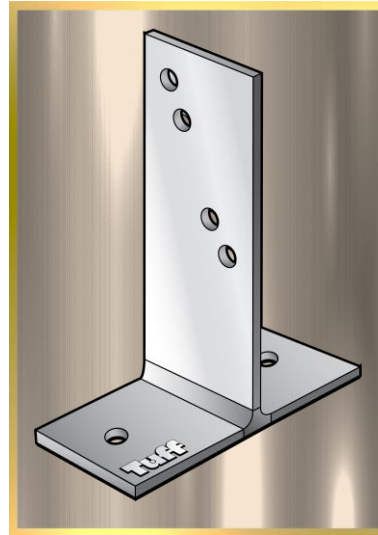

BOTB90X8

BOLT-ON T BLADE, HEAVY DUTY

PRODUCT CODE	: BOTB90X8
BARCODE	: 9314691804894
BASE SIZE	: 90MM X 180MM
BLADE SIZE	: 90MM X 250MM
BOLT HOLE	: M12
MADE FROM	: 8MM
FINISHING	: HOT DIP GALVANISED

NOTES:

- IDEAL FOR PERGOLA, CARPORT AND VERANDA POSTS
- PRIMARILY USED FOR BOLTING TO EXISTING TIMBER DECKING OR CONCRETE BASE
- 2 BOLT HOLES IN THE BASE PLATE AND 2 BOLT HOLES IN THE BLADE